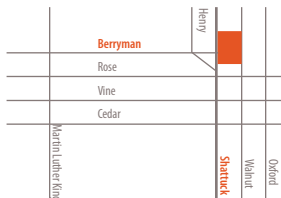

## Live Oak Theatre

1301 Shattuck Ave. (and Berryman)

510.841.5580

**From I-80:** Exit University Ave. Go east and turn left on Shattuck. Stay right when Shattuck splits after Vine.

**From Hwy 24:** Exit Berkeley. Go west down Tunnel Road onto Ashby. Turn right onto Shattuck. Stay right when Shattuck splits after Vine.

**From BART:** Stop at Downtown Berkeley. Head north on Shattuck toward University. Theatre is 0.9 miles away.