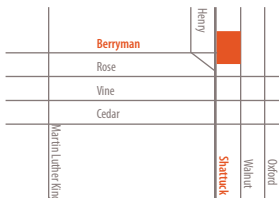

Reservation Line • 510.649.5999

Tickets in Advance • www.brownpapertickets.com or 1.800.838.3006

Live Oak Theatre

1301 Shattuck Ave. (and Berryman)

510. 841.5580

From I-80: Exit University Ave. Go east and turn left on Shattuck. Stay right when Shattuck splits after Vine.

From Hwy 24: Exit Berkeley. Go west down Tunnel Road onto Ashby. Turn right onto Shattuck. Stay right when Shattuck splits after Vine.

From BART: Stop at Downtown Berkeley. Head north on Shattuck toward University. Theatre is 0.9 miles away.