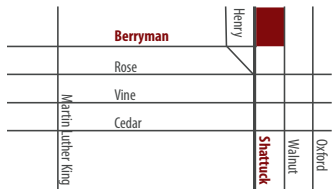

The triumphs of King Berenger the First are legion, his loves are legendary, his ruthlessness more so. Lately things have taken a bad turn: his touch not so magic, his kingdom not so well. He is down to his last few hours on earth, though this fact he refuses to accept. Come along with us as we explore what it takes to live - and to let go.

Cast Beth Chastain • Melanie Curry • Jose Garcia • Norman Macleod • Alecks Rundell • Satya Soleil Starr • **Production Team** Eric Carlson • Jose Garcia • Shu Ping Guan • Bob Gudmundsson • Phil Ramey • Roger Schrag • Helen Slomowitz • Ezodin Towfigh

Live Oak Theatre

1301 Shattuck Ave. (and Berryman)

Buy your ticket online at www.aeofberkeley.org
or call for reservations at 510.649.5999

Cash or check only at the door, but credit cards accepted online

From I-80: Exit University Ave. Go east and turn left on Shattuck. Stay right when Shattuck splits after Vine.

From Hwy 24: Exit Berkeley. Go west down Tunnel Road onto Ashby. Turn right onto Shattuck. Stay right when Shattuck splits after Vine.

From BART: Stop at Downtown Berkeley. Head north on Shattuck toward University. Theatre is 0.9 miles away.

Buy 1 Ticket, Get 1 Free January 24th, 2009

Must make reservations for 2 and bring this card to the box office to redeem. Subject to ticket availability.

All shows start at 8pm:

- Regular performance
- Two-for-one show

January 2009

					23	24
25	26	27	28	29	30	31

February 2009

1	2	3	4	5	6	7
8	9	10	11	12	13	14
15	16	17	18	19	20	21

Actors Ensemble of Berkeley

P.O. Box 663

Berkeley, CA 94701

www.aeofberkeley.org

RETURN SERVICE REQUESTED

Non-profit Org.
U.S. Postage
PAID
Permit No. 405
Berkeley, CA